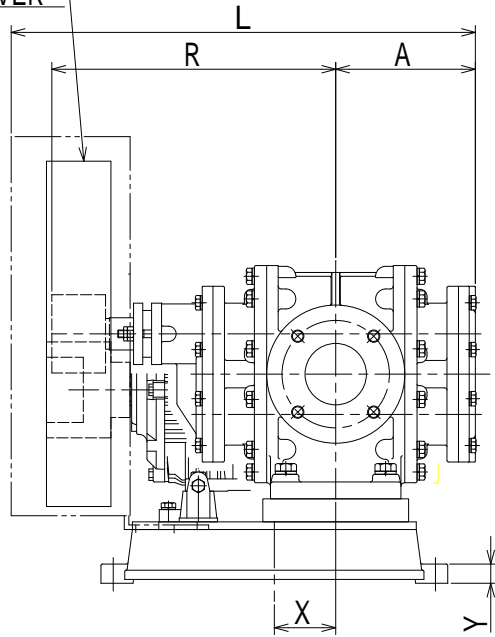

# Type: KB(-S)

V-PULLEY  
WITH COVER

ANCHOR BOLT  
JIS B1178  
(OPTION)