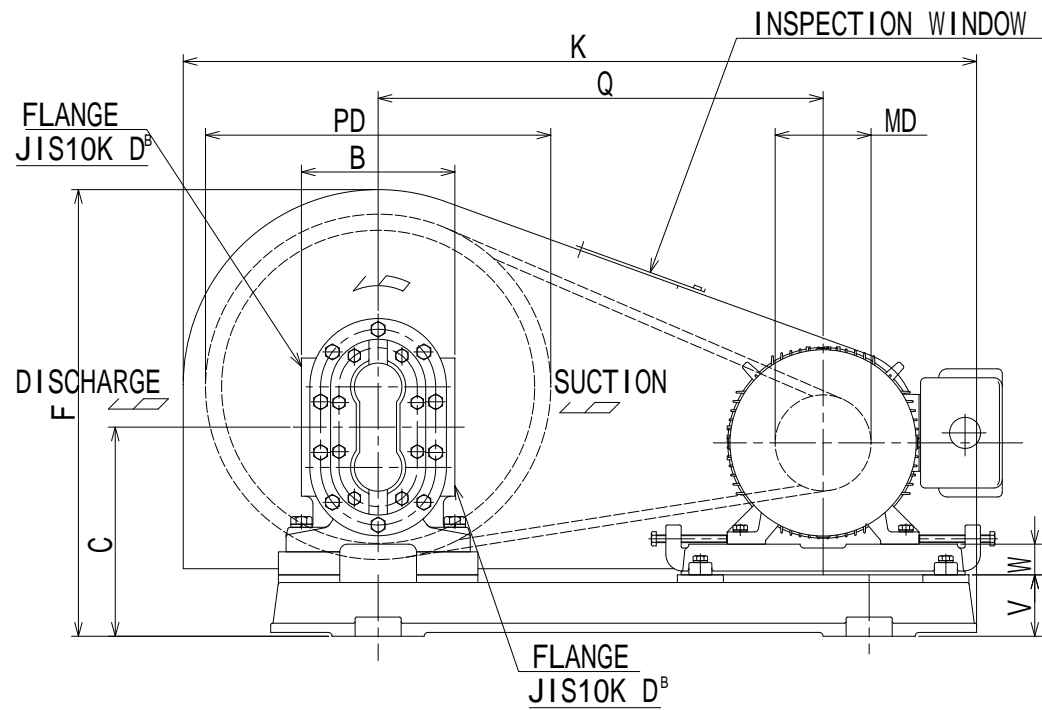

# Type: KB(-S)

V-PULLEY  
WITH COVER

ANCHOR BOLT  
JIS B1178  
(OPTION)